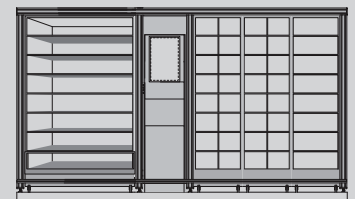

RetailWindow24

The 24/7 sales and service tool for your brick and mortar store!

CREATING THE POINT-OF-NEED

RetailWindow24 offers:

- Capacity of 70-500 different products, up to 10 or more each.*
- Enormous variability: from compact 1.25 m to large systems of 6 m width – customize your 24/7 store!
- End-user operation via touchscreen or smartphone with online store usability.
- Short processing times due to product output in under 1 min.
- Store window integration or stand-alone solution – other locations in addition to your existing store.
- Low operating expenses and quick ROI.

70-500 products on 7-12 different products, up to 10 or more each*, 7-12 shelves

Height 225 cm, depth 95 cm**

Front panel for store window integration up to 32" Touchscreens

Controllable LED lighting system to ease the sales process and for sales promotion

RetailWindow24 Extended,
4 shelf-modules

RetailWindow24 Standard

RetailWindow24 „XL“

RetailWindow24 „XL“
in combination with Click&Collect24

RetailWindow24 Extended,
3 shelf-modules

RetailWindow24 Extended
in combination with Click&Collect24