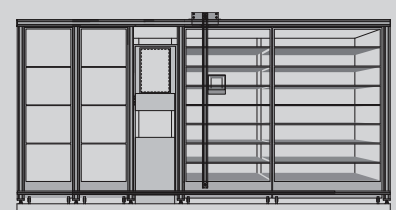

RetailWindow24

The 24/7 sales and service tool for your brick and mortar store!

CREATING THE POINT-OF-NEED

RetailWindow24 offers:

- Capacity of 70-500 different products, up to 10 or more each.*
- Enormous variability: from compact 1.25 m to large systems of 6 m width – customize your 24/7 store!
- End-user operation via touchscreen or smartphone with online store usability.
- Short processing times due to product output in under 1 min.
- Store window integration or stand-alone solution – other locations in addition to your existing store.
- Low operating expenses and quick ROI.

70-500 products on 7-12 different products, up to 10 or more each*, 7-12 shelves

Height 225 cm, depth 95 cm**

Front panel for store window integration up to 32" Touchscreens

Controllable LED lighting system to ease the sales process and for sales promotion

RetailWindow24 Extended,
4 shelf-modules

RetailWindow24 Standard

RetailWindow24 „XL“

RetailWindow24 „XL“
in combination with Click&Collect24

RetailWindow24 Extended,
3 shelf-modules

RetailWindow24 Extended
in combination with Click&Collect24