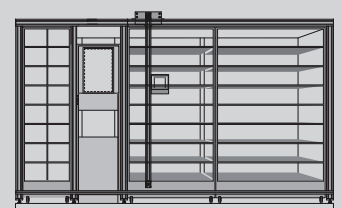

RetailWindow24

The 24/7 sales and service tool for your brick and mortar store!

CREATING THE POINT-OF-NEED

RetailWindow24 offers:

- Capacity of 70-500 different products, up to 10 or more each.*
- Enormous variability: from compact 1.25 m to large systems of 6 m width – customize your 24/7 store!
- End-user operation via touchscreen or smartphone with online store usability.
- Short processing times due to product output in under 1 min.
- Store window integration or stand-alone solution – other locations in addition to your existing store.
- Low operating expenses and quick ROI.

70-500 products on 7-12 different products, up to 10 or more each*, 7-12 shelves

Height 225 cm, depth 95 cm**

Front panel for store window integration up to 32" Touchscreens

Controllable LED lighting system to ease the sales process and for sales promotion

RetailWindow24 Extended,
4 shelf-modules

RetailWindow24 Standard

RetailWindow24 „XL“

RetailWindow24 „XL“
in combination with Click&Collect24

RetailWindow24 Extended,
3 shelf-modules

RetailWindow24 Extended
in combination with Click&Collect24