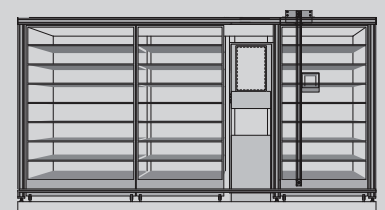

RetailWindow24

The 24/7 sales and service tool for your brick and mortar store!

CREATING THE POINT-OF-NEED

RetailWindow24 offers:

- Capacity of 70-500 different products, up to 10 or more each.*
- Enormous variability: from compact 1.25 m to large systems of 6 m width – customize your 24/7 store!
- End-user operation via touchscreen or smartphone with online store usability.
- Short processing times due to product output in under 1 min.
- Store window integration or stand-alone solution – other locations in addition to your existing store.
- Low operating expenses and quick ROI.

70-500 products on 7-12 different products, up to 10 or more each*, 7-12 shelves

Height 225 cm, depth 95 cm**

Front panel for store window integration up to 32" Touchscreens

Controllable LED lighting system to ease the sales process and for sales promotion

RetailWindow24 Extended,
4 shelf-modules

RetailWindow24 Standard

RetailWindow24 „XL“

RetailWindow24 „XL“
in combination with Click&Collect24

RetailWindow24 Extended,
3 shelf-modules

RetailWindow24 Extended
in combination with Click&Collect24