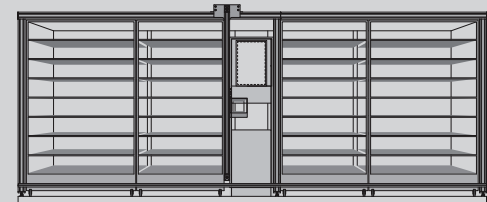

RetailWindow24

The 24/7 sales and service tool for your brick and mortar store!

CREATING THE POINT-OF-NEED

RetailWindow24 offers:

- Capacity of 70-500 different products, up to 10 or more each.*
- Enormous variability: from compact 1.25 m to large systems of 6 m width – customize your 24/7 store!
- End-user operation via touchscreen or smartphone with online store usability.
- Short processing times due to product output in under 1 min.
- Store window integration or stand-alone solution – other locations in addition to your existing store.
- Low operating expenses and quick ROI.

70-500 products on 7-12 different products, up to 10 or more each*, 7-12 shelves

Height 225 cm, depth 95 cm**

Front panel for store window integration up to 32" Touchscreens

Controllable LED lighting system to ease the sales process and for sales promotion

RetailWindow24 Extended,
4 shelf-modules

RetailWindow24 Standard

RetailWindow24 „XL“

RetailWindow24 „XL“
in combination with Click&Collect24

RetailWindow24 Extended,
3 shelf-modules

RetailWindow24 Extended
in combination with Click&Collect24